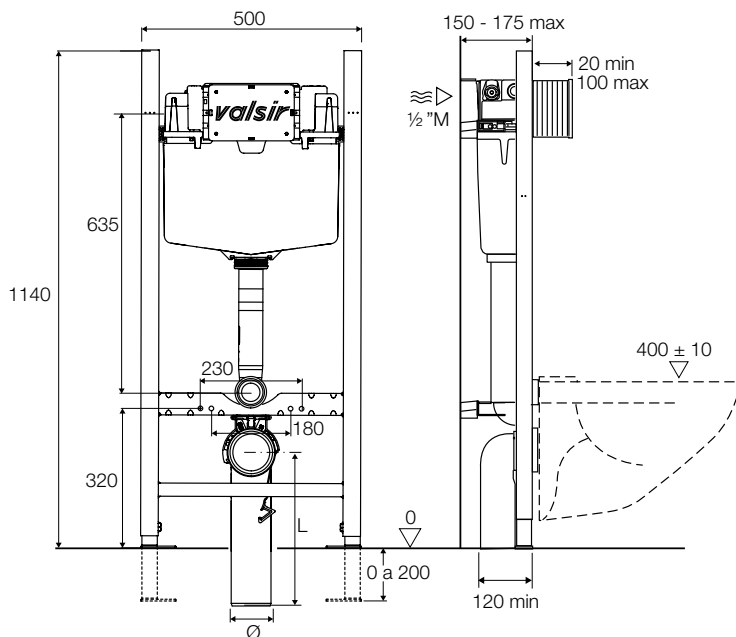

- **WC type:** wall-hung pans (standard and disabled)
- **Installation:** dry walls, stud frame walls
- **Flush volume:** 6/3 (standard setting), 4.5/3, 4/2 l
- **Plate position:** front
- **Fixing material:** included
- **Pneumatic hoses kit for remote installation:** not included

- **WC-Typ:** Wand-WC (Standard- und behindertengerechte Version)
- **Installationsart:** Trocknebauwand/Ständerwerk
- **Spülvolumen:** 6/3 (voreingestellt), 4,5/3, 4/2 l
- **Position Betätigung:** vorne
- **Befestigungsmaterial:** inbegriffen
- **Schlauchanschluss-Set Pneumatik:** nicht inbegriffen

COD.	Mod.	Covering Verkleidung	SxLxH	Bend Bogen		CL	€/pz
VS0853201	mec	lining - Schutzhülle	120x500x1140	Ø 90 - L 400	1	CAI1	297,50
VS0853251	pneu	lining - Schutzhülle	120x500x1140	Ø 90 - L 400	1	CAI1	325,60
VS0853221	electro	lining - Schutzhülle	120x500x1140	Ø 90 - L 400	1	CAI1	308,90
VS0853202	mec	lining - Schutzhülle	120x500x1140	Ø 90/110 - L 230	1	CAI1	297,50
VS0853252	pneu	lining - Schutzhülle	120x500x1140	Ø 90/110 - L 230	1	CAI1	325,60
VS0853222	electro	lining - Schutzhülle	120x500x1140	Ø 90/110 - L 230	1	CAI1	308,90

Fittings for connection to waste at page 355. - Abflussanschlussstücke ab Seite 355.

Pcs 1 **HxLxP** 1155x520x150 **kg** 12,9 **m³** 0,09

Pcs 12 **HxLxP** 1270x1200x830 **kg** 163 **m³** 1,27