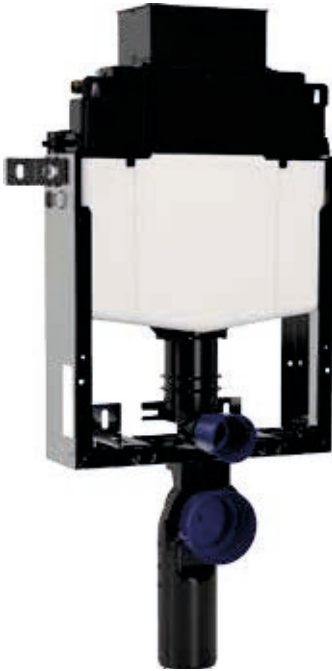

	Pcs	HxLxP	kg	m ³
	24	1600x800x1200	190	1,54

WINNER S FIXSYSTEM - H 880

S120

FLUSHING SYSTEMS
SPÜLKÄSTEN-
SYSTEME

- **WC type:** wall-hung pans (standard and disabled)
- **Installation:** masonry walls
- **Flush volume:** 6/3 (standard setting), 4.5/3, 4/2 l
- **Plate position:** front or top
- **Fixing material:** included
- **Pneumatic hoses kit for remote installation:** not included