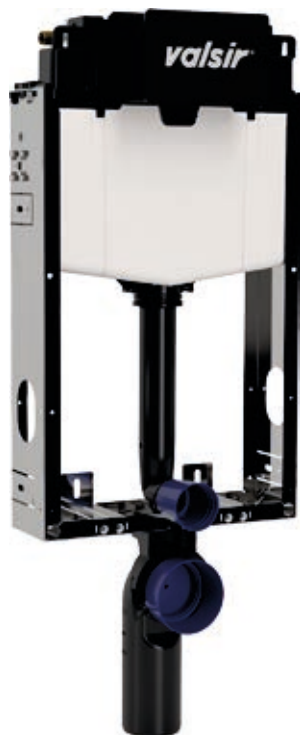

WINNER S

FIXSYSTEM - H 1050

S120

FLUSHING SYSTEMS
 SPÜLKÄSTEN-
 SYSTEME

- **WC type:** wall-hung pans (standard and disabled)
- **Installation:** masonry walls
- **Flush volume:** 6/3 (standard setting), 4.5/3, 4/2 l
- **Plate position:** front
- **Fixing material:** included
- **Pneumatic hoses kit for remote installation:** not included