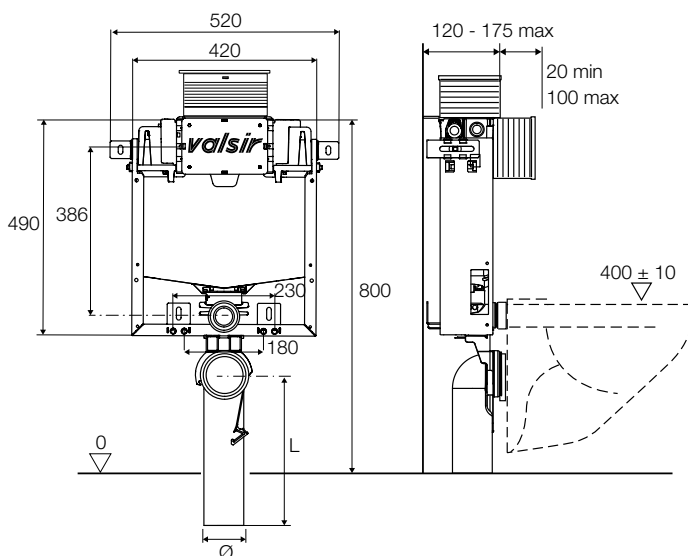

WINNER S

FIXSYSTEM - H 800

S120

- **WC type:** wall-hung pans (standard and disabled)
- **Installation:** masonry walls
- **Flush volume:** 6/3 (standard setting), 4.5/3, 4/2 l
- **Plate position:** front or top
- **Fixing material:** included
- **Pneumatic hoses kit for remote installation:** not included

- **WC-Typ:** Wand-WC (Standard- und behindertengerechte Version)
- **Installationsart:** Mauerwerk
- **Spülvolumen:** 6/3 (voreingestellt), 4,5/3, 4/2 l
- **Position Betätigung:** vorne und oberhalb
- **Befestigungsmaterial:** inbegriffen
- **Schlauchanschluss-Set Pneumatik:** nicht inbegriffen

COD.	Mod.	Covering Verkleidung	SxLxH	Bend Bogen		CL	€/pz
VS0853145	mec	lining - Schutzhülle	120x520x800	Ø 90 - L 400	1	CAI1	223,60
VS0853175	pneu	lining - Schutzhülle	120x520x800	Ø 90 - L 400	1	CAI1	253,80
VS0853146	mec	lining - Schutzhülle	120x520x800	Ø 90/110 - L 230	1	CAI1	223,60
VS0853176	pneu	lining - Schutzhülle	120x520x800	Ø 90/110 - L 230	1	CAI1	253,80

Fittings for connection to waste at page 355. - Abflussanschlussstücke ab Seite 355.

Template for installation at page 359. - Installationsschablone auf Seite 359.

	Pcs	HxLxP	kg	m³
	1	450x885x140	7,6	0,05

	Pcs	HxLxP	kg	m³
	24	1600x800x1200	190	1,54