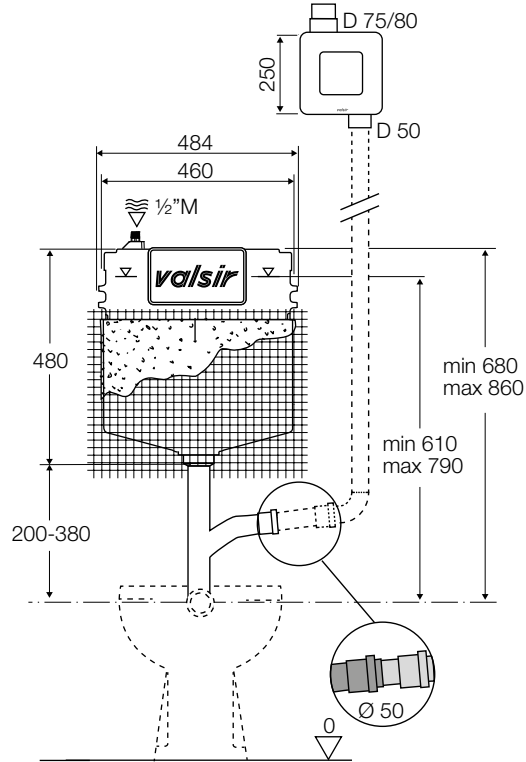

TROPEA S ARIAPUR

IN-WALL UNTERPUTZ

S84

FLUSHING SYSTEMS
SPÜLKÄSTEN-
SYSTEME

- **WC type:** floor standing pans
- **Installation:** masonry walls, dry walls, stud frame walls
- **Ariapur system:** included
- **Flush volume:** 6/3 (standard setting), 4,5/3, 4/2 l
- **Plate position:** front
- **Fixing material:** included
- **Pneumatic hoses kit for remote installation:** not included

- **WC-Typ:** Stand-WC
- **Installationsart:** Mauerwerk, Trockenbauwand/ Ständerwerk
- **Ariapur System:** inbegriffen
- **Spülvolumen:** 6/3 (voreingestellt), 4,5/3, 4/2 l
- **Position Betätigung:** vorne
- **Befestigungsmaterial:** inbegriffen
- **Schlauchanschluss-Set Pneumatik:** nicht inbegriffen

COD.	Ariapur	Mod.	Covering Verkleidung	SxLxH		CL	€/pz
VS0858312	ARIAPUR80	mec	net and lining - Gewebenetz und Schutzhülle	84x484x480	1	CAA1	468,00
VS0858362	ARIAPUR80	pneu	net and lining - Gewebenetz und Schutzhülle	84x484x480	1	CAA1	500,00
VS0858322	ARIAPUR100LED	mec	net and lining - Gewebenetz und Schutzhülle	84x484x480	1	CAA1	638,00
VS0858372	ARIAPUR100LED	pneu	net and lining - Gewebenetz und Schutzhülle	84x484x480	1	CAA1	670,00

	Pcs	HxLxP	kg	m³
	1	480x660x290	7,1	0,092

	Pcs	HxLxP	kg	m³
	16	2120x1200x800	123	2,03