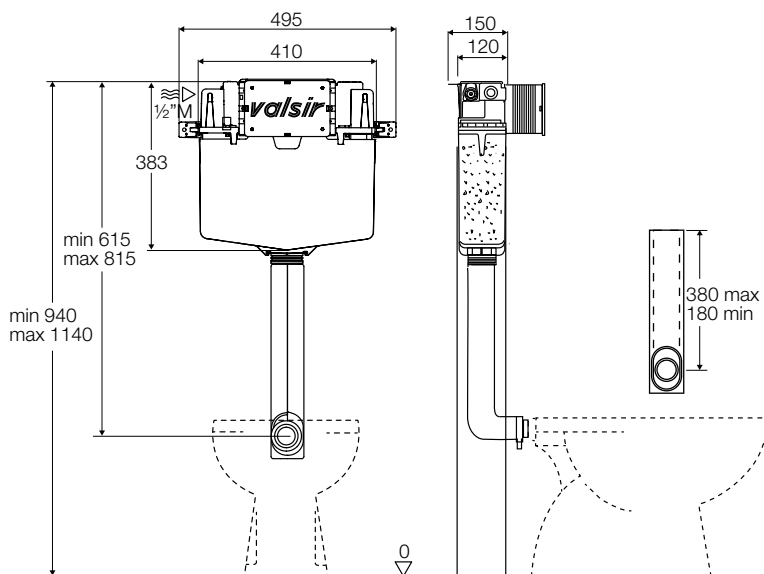

WINNER S

IN-WALL - H 1140

UNTERPUTZ

S120

- **WC type:** floor standing pans
- **Installation:** masonry walls, dry walls, stud frame walls
- **Flush volume:** 6/3 (standard setting), 4.5/3, 4/2 l
- **Plate position:** front
- **Fixing material:** included
- **Pneumatic hoses kit for remote installation:** not included

- **WC-Typ:** Stand-WC
- **Installationsart:** Mauerwerk, Trockenbauwand/ Ständerwerk
- **Spülvolumen:** 6/3 (voreingestellt), 4,5/3, 4/2 l
- **Position Betätigung:** vorne
- **Befestigungsmaterial:** inbegriffen
- **Schlauchanschluss-Set Pneumatik:** nicht inbegriffen

COD.	Mod.	Covering Verkleidung	SxLxH		CL	€/pz
VS0853002	mec	lining - Schutzhülle	120x495x383	5	CAI1	155,80
VS0853052	pneu	lining - Schutzhülle	120x495x383	5	CAI1	187,20
VS0853022	electro	lining - Schutzhülle	120x495x383	5	CAI1	167,65

	Pcs	HxLxP	kg	m³
	1	460x625x140	3,37	0,04

	Pcs	HxLxP	kg	m³
	5	480x730x640	16,8	0,22

	Pcs	HxLxP	kg	m³
	60	2275x1200x1400	210	3,82