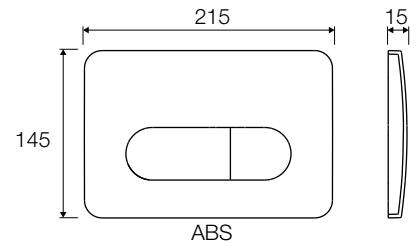

P2

Mechanic - Mechanisch

COD.	Colour - Farbe		CL	€/pz
VS0872801	white - Weiß	5	CAP1	39,30
VS0872835	polished chrome - Chrom poliert	5	CAP1	66,64
VS0872837	satın chrome - Seidenmatt verchromt	5	CAP1	72,31

	Pcs	HxLxP	kg	m³		Pcs	HxLxP	kg	m³
	1	48x240x178	0,43	0,002		5	195x270x245	2,2	0,013

Pneumatic - Pneumatisch

COD.	Colour - Farbe		CL	€/pz
VS0871501	white - Weiß	5	CAP1	56,72
VS0871503 •	champagne	5	CAP1	51,27
VS0871535	polished chrome - Chrom poliert	5	CAP1	84,16
VS0871537	satın chrome - Seidenmatt verchromt	5	CAP1	89,74

• Sell out. - Ausverkauf.

	Pcs	HxLxP	kg	m³		Pcs	HxLxP	kg	m³
	1	90x255x160	0,57	0,003		5	175x465x265	3	0,022