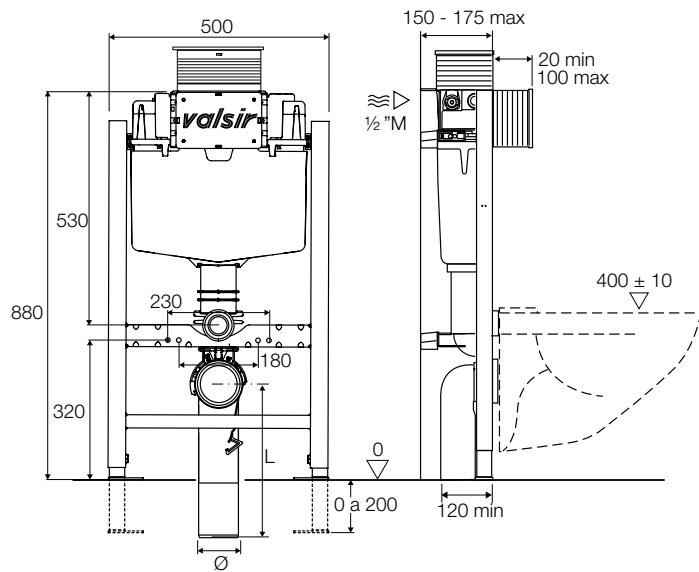

WINNER S BLOCK - H 880

S120

FLUSHING SYSTEMS
SPÜLKÄSTEN-
SYSTEME

- **WC type:** wall-hung pans (standard and disabled)
- **Installation:** dry walls, stud frame walls
- **Flush volume:** 6/3 (standard setting), 4,5/3, 4/2 l
- **Plate position:** front or top
- **Fixing material:** included
- **Pneumatic hoses kit for remote installation:** not included

- **WC-Typ:** Wand-WC (Standard- und behindertengerechte Version)
- **Installationsart:** Trocknebauwand/Ständerwerk
- **Spülvolumen:** 6/3 (voreingestellt), 4,5/3, 4/2 l
- **Position Betätigung:** vorne und oberhalb
- **Befestigungsmaterial:** inbegriffen
- **Schlauchanschluss-Set Pneumatik:** nicht inbegriffen

COD.	Mod.	Covering Verkleidung	SxLxH	Bend Bogen		CL	€/pz
VS0853211	mec	lining - Schutzhülle	120x500x880	Ø 90 - L 400	1	CAI1	297,50
VS0853261	pneu	lining - Schutzhülle	120x500x880	Ø 90 - L 400	1	CAI1	325,60
VS0853212	mec	lining - Schutzhülle	120x500x880	Ø 90/110 - L 230	1	CAI1	297,50
VS0853262	pneu	lining - Schutzhülle	120x500x880	Ø 90/110 - L 230	1	CAI1	325,60

Fittings for connection to waste at page 355. - Abflussanschlussstücke ab Seite 355.

	Pcs	HxLxP	kg	m³
	1	895x520x165	12,9	0,08

	Pcs	HxLxP	kg	m³
	18	2005x800x1200	240	1,92