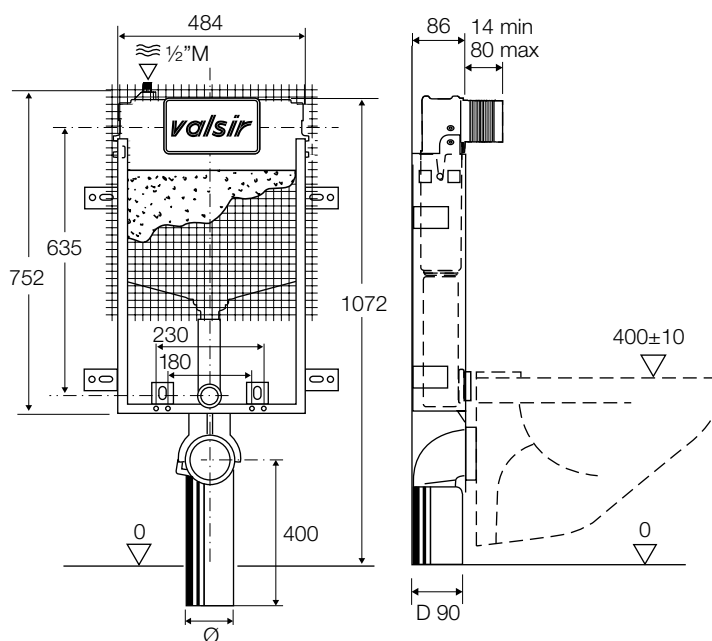

TROPEA S FIXSYSTEM

S86

FLUSHING SYSTEMS
SPÜLKÄSTEN-
SYSTEME

- **WC type:** wall-hung pans (standard and disabled)
- **Installation:** masonry walls
- **Ariapur system:** included
- **Flush volume:** 6/3 (standard setting), 4.5/3, 4/2 l
- **Plate position:** front
- **Fixing material:** included
- **Pneumatic hoses kit for remote installation:** not included

- **WC-Typ:** Wand-WC (Standard- und behindertengerechte Version)
- **Installationsart:** Mauerwerk
- **Spülvolumen:** 6/3 (voreingestellt), 4,5/3, 4/2 l
- **Position Betätigung:** vorne
- **Befestigungsmaterial:** inbegriffen
- **Schlauchanschluss-Set Pneumatik:** nicht inbegriffen

COD.	Mod.	Covering Verkleidung	SxLxH	Bend Bogen		CL	€/pz
VS0858102	mec	net and lining - Gewebenetz und Schutzhülle	86x484x1072	Ø 90 - L 400	1	CAI1	223,60
VS0858152	pneu	net and lining - Gewebenetz und Schutzhülle	86x484x1072	Ø 90 - L 400	1	CAI1	251,70
VS0858121	electro	net and lining - Gewebenetz und Schutzhülle	86x484x1072	Ø 90 - L 400	1	CAI1	234,00

Fittings for connection to waste at page 355. - *Abflussanschlussstücke ab Seite 355.*

Template for installation at page 359. - *Installationsschablone auf Seite 359.*

Pcs	HxLxP	kg	m³
1	830x610x145	7,3	0,073

Pcs	HxLxP	kg	m³
16	1350x1200x860	125	1,62